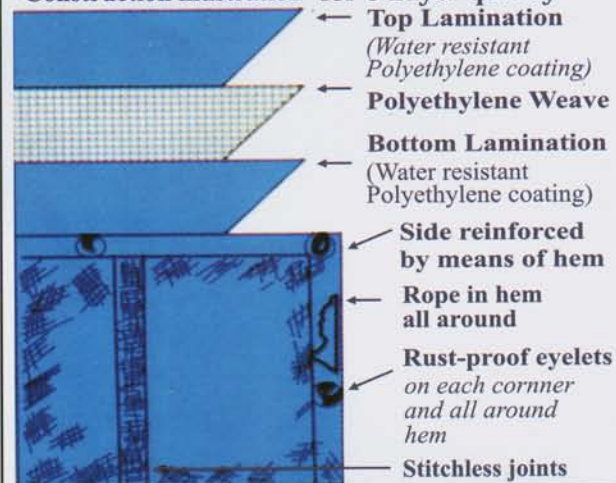

CONSERVE WATER, CONSERVE LIFE

Let's
Conserve
Water

Montex agro sheets are cost effective with the unique qualities like Waterproof, UV Stabilised, Tear & Puncture Resistant, Light Weight hence very flexible & Portable, Fungus Proof, Crack Resistant & Chemical Resistant.

Montex is manufactured in 3 Layer qualities and for more rugged application it is manufactured in 5 Layer qualities. Montex agro sheets extend 100% protection from contamination & moisture to the grains.

USES :

1. Montex HDPE Agro sheets is highly popular with farmers as a multipurpose agro sheet, & is being widely used to protect the expensive farm produce, fruits and vegetables from contamination and damage during harvesting, packing operations & entire crop management.
2. It is widely used for crop drying. In fact it helps for clean & quick drying.
3. It is also used in trashing operations.
4. It is also used as Grain / Harvest covers
5. Fumigation covers.

Construction illustration for 5 Layer quality

**Texel
Industries
Limited**

Block No. 2106, Santej-Khatraj
Road, Near Shah Alloya Ltd.
Village : Santej - 382 721.
Tal. : Kalol, (N. G.)
Dist. Gandhinagar, Gujarat (INDIA)
CIN : L29100GJ1989PLC012576
Customer Care No. 1800-121-2950 (Toll Free)

Phone +91 89800 26110, 89800 26220
Tele / Fax +91 2764 286334
E-mail info@geotexelin.com
URL www.geotexelin.com